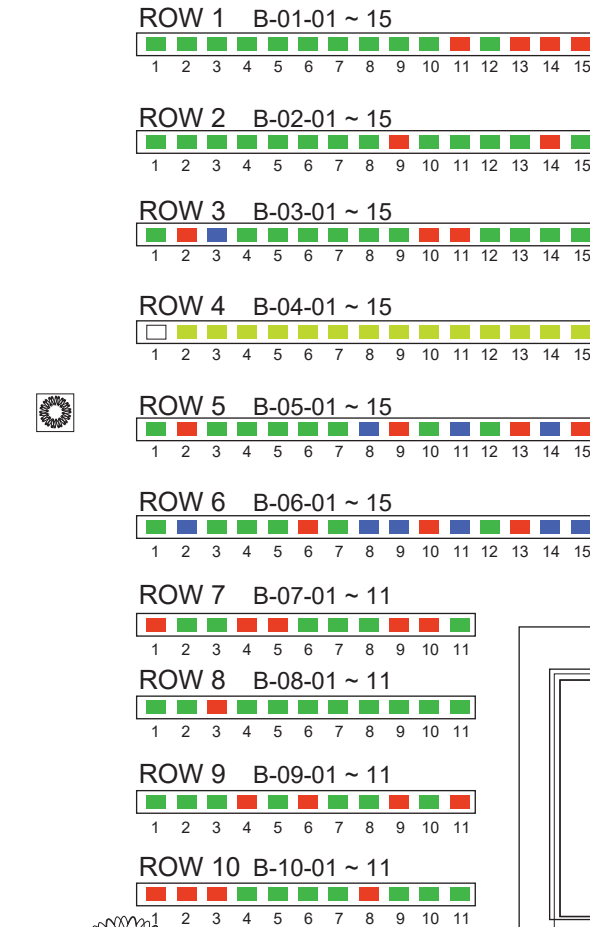

COWRA JAPANESE WAR CEMETERY: Plot locations

SECTION A

- Internees
- POWs
- Merchant Seamen (PWJM)
- Airmen
- Unknown

D-01 Commemoration stone
 D-02 Airmen Commemoration Plaque

SECTION B

SECTION C