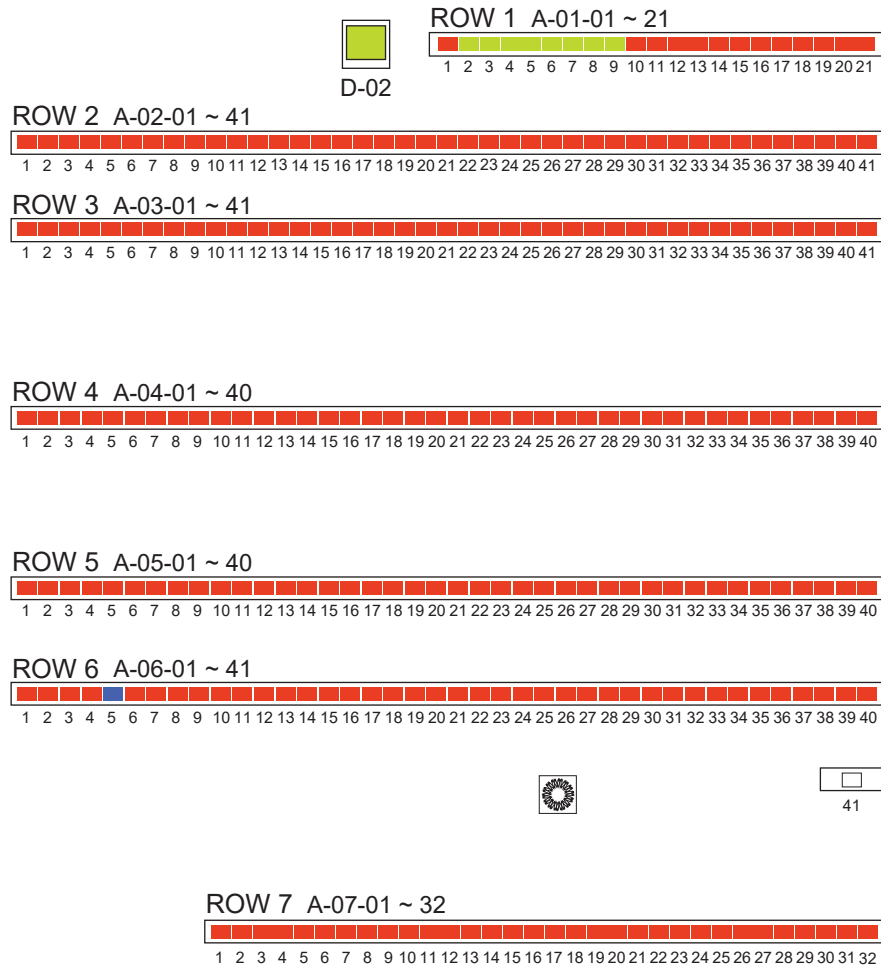

COWRA JAPANESE WAR CEMETERY: Plot locations

SECTION A

- Internees
- POWs
- Merchant Seamen (PWJM)
- Airmen
- Unknown

D-01 Commemoration stone
 D-02 Airmen Commemoration Plaque

SECTION B

SECTION C